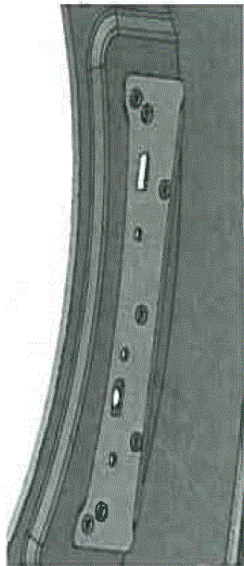

Door lock window on the front panel will be expanded accordingly.

Old Front Panel Door Lock Hole (left) vs New Front Panel Door Lock Hole (right)

Old door lock design (left) vs New door lock design (right)

Panasonic®

(C)Panasonic Corporation 2015 Unauthorized copying and distribution is a violation of law.

Hinge support sheet

The thickness is increased from 1mm to 2mm in the areas mentioned.

Figure 3. The previous hinge support sheet design (welded to the panel)

Figures 4. and 5. The new support sheet design (hung on panel)

2.Method for descrimination

Part Number			
Model No.	Original Part No.	New Part No.	Part Name & Descriptions
NA-148VE3	-	AXW-HSS-19456	HINGE SUPPORT SHEET
	-	AXW-EB-13146 (Before serial No.430327)	FRONT PANEL GROUP/FRONT PANEL/HINGE
NA-148VE3	-	AXW-HSS-19456	HINGE SUPPORT SHEET
	-	AXW-EB-60165 (After serial No.430328)	FRONT PANEL GROUP/FRONT PANEL/HINGE

New : Large Door Locks ,new type front panel,unique metal-no plastic kickplate
 Serial No:430328~
 Parts NO:AXW188-60165