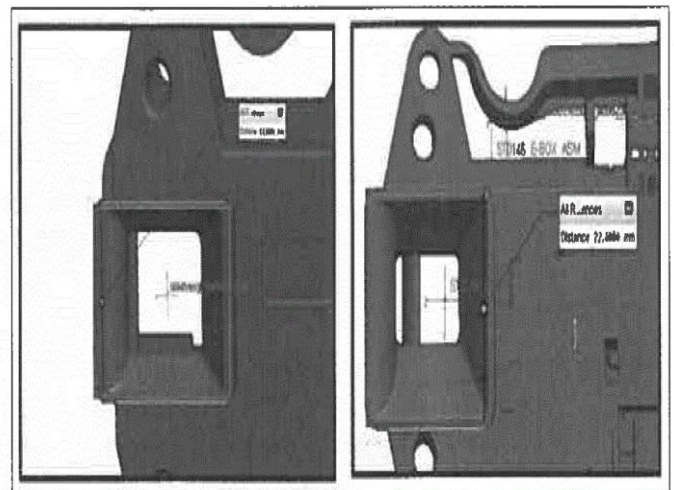

NA-148VB3-WGB,NA-148VB3-WGN,NA-148VB3WPG

Order No.is VES1104001CE

⚠ WARNING

This service information is designed for experienced repair technicians only and is not designed for use by the general public. It does not contain warnings or cautions to advise non-technical individuals of potential dangers in attempting to service a product. Products powered by electricity should be serviced or repaired only by experienced professional technicians. Any attempt to service or repair the product or products dealt with in this service information by anyone else could result in serious injury or death.

1.Reason for changing

In order to minimize the effect of the declination of door group,door lock window has been re-designed by expanding. Door lock hole will stay the same size, while the hook area is to be expanded.

Door lock window on the front panel will be expanded accordingly.

Old Front Panel Door Lock Hole (left) vs New Front Panel Door Lock Hole (right)

Old door lock design (left) vs New door lock design (right)