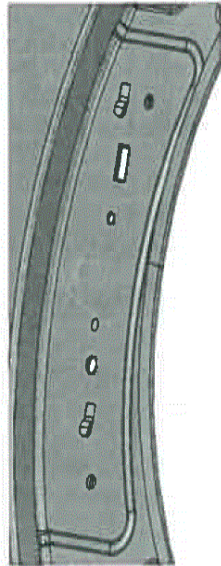

Door lock window on the front panel will be expanded accordingly.

Old Front Panel Door Lock Hole (left) vs New Front Panel Door Lock Hole (right)

Old door lock design (left) vs New door lock design (right)

Panasonic®

(C)Panasonic Corporation 2015 Unauthorized copying and distribution is a violation of law.

Hinge support sheet

The thickness is increased from 1mm to 2mm in the areas mentioned.

Figure 3. The previous hinge support sheet design (welded to the panel)

Figures 4. and 5. The new support sheet design (hung on panel)

2.Method for descrimination

Part Number			
Model No.	Original Part No.	New Part No.	Part Name & Descriptions
NA-148VE3	-	AXW-HSS-19456	HINGE SUPPORT SHEET
	-	AXW-EB-13146 (Before serial No.430327)	FRONT PANEL GROUP/FRONT PANEL/HINGE
NA-148VE3	-	AXW-HSS-19456	HINGE SUPPORT SHEET
	-	AXW-EB-60165 (After serial No.430328)	FRONT PANEL GROUP/FRONT PANEL/HINGE

New : Large Door Locks ,new type front panel,unique metal-no plastic kickplate
 Serial No:430328~
 Parts NO:AXW188-60165