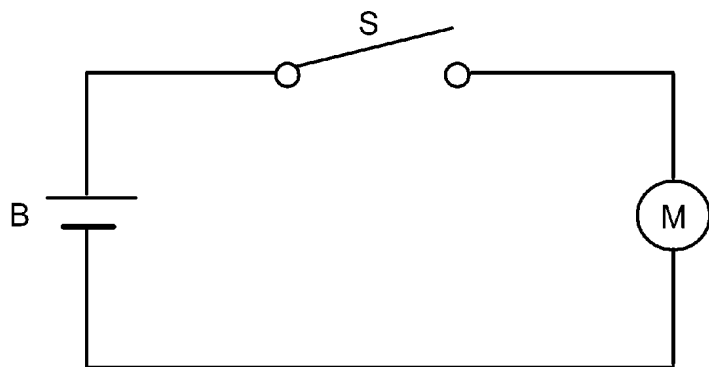

Service Manual

Facial Trimmer

ES2113-E2

SPECIFICATIONS

Power source	DC1.5V (Dry cell battery)
Battery size	AAA alkaline battery X 1 (sold separately)
Weight	32g (including battery)
Supplied accessories	Eyebrow comb A and B Soft case Cleaning brush

CONTENTS

	Page		Page
1 SCHEMATIC DIAGRAM	2	3 REPLACEMENT PARTS LIST	3
2 EXPLODED VIEW	3		

1 SCHEMATIC DIAGRAM

S : Switch
M : Motor
B : Battery

2 EXPLODED VIEW

3 REPLACEMENT PARTS LIST

NOTE:

*A=available as an optional accessory