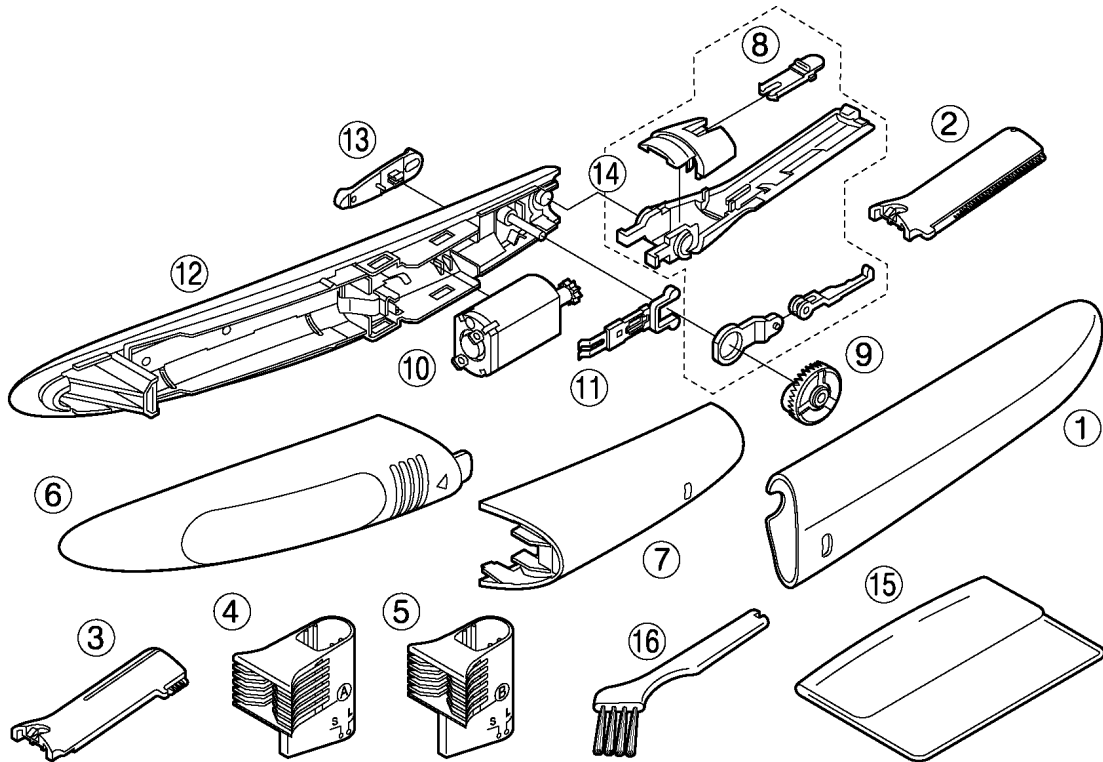

CONTENTS

	Page		Page
1 SCHEMATIC DIAGRAM	2	3 REPLACEMENT PARTS LIST	3
2 EXPLODED VIEW	3		

1 SCHEMATIC DIAGRAM

S : Switch
M : Motor
B : Battery

2 EXPLODED VIEW

3 REPLACEMENT PARTS LIST

NOTE:

*A=available as an optional accessory

*B=only available as set

*C=available individually

Ref. No.	Part No.	Part Name & Description	Remarks	Per Unit
1	WES2112P3189	PROTECTIVE CAP	for ES2113P (Pink)	(BG) 1
1	WES2113A3188	PROTECTIVE CAP	for ES2113A (Blue)	(BG) 1
2	WES2113P3708	FINE HAIR BLADE	for ES2113P (Pink)	(BG) 1
2	WES2113A3708	FINE HAIR BLADE	for ES2113A (Blue)	(BG) 1
3	WES2113P3718	EYEBROW BLADE	for ES2113P (Pink)	(BG) 1
3	WES2113A3718	EYEBROW BLADE	for ES2113A (Blue)	(BG) 1
4	WES2105P7798	EYEBROW COMB A	for ES2113P (Pink)	(BG) 1
4	WES2105A7798	EYEBROW COMB A	for ES2113A (Blue)	(BG) 1
5	WES2105P7808	EYEBROW COMB B	for ES2113P (Pink)	(BG) 1
5	WES2105A7808	EYEBROW COMB B	for ES2113A (Blue)	(BG) 1
6	WES2113P3120	BATTERY COVER	for ES2113P (Pink)	(BG) 1
6	WES2113A3129	BATTERY COVER	for ES2113A (Blue)	(BG) 1
7	WES2112P3068	HOUSING B	for ES2113P (Pink)	(BG) 1
7	WES2113A3068	HOUSING B	for ES2113A (Blue)	(BG) 1
8	WES2112P3247	BLADE RELEASE BUTTON	for ES2113P (Pink)	(BG) 1
8	WES2113A3247	BLADE RELEASE BUTTON	for ES2113A (Blue)	(BG) 1
9	WES2102L1377	CAM GEAR		(BG) 1
10	WES107L1007	DC MOTOR		(BG) 1
11	WES2112L2447	SWITCH CONTACT		(BG) 1
12	WES2113P3059	HOUSING A	for ES2113P (Pink)	(BG) 1
12	WES2113A3059	HOUSING A	for ES2113A (Blue)	(BG) 1
13	WES2112S3207	SWITCH HANDLE		(BG) 1
14	WES2112P3967	BLADE HOLDER	for ES2113P (Pink)	(BG) 1
14	WES2113A3967	BLADE HOLDER	for ES2113A (Blue)	(BG) 1
15	WES2113W7008	SOFT CASE		(BG) 1
16	WES2113H7058	CLEANING BRUSH		(BG) 1
-	WES2113P8100	OPERATING INSTRUCTIONS		(BG) 1