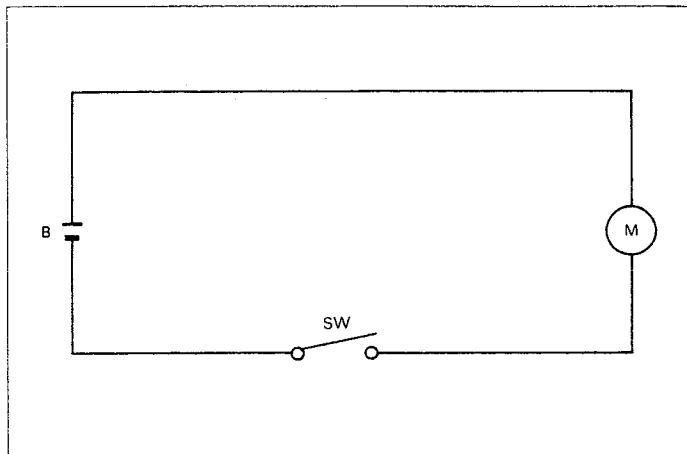

Service Manual

Personal Grooming Device

ER115

<Specifications>

Power source : 1.5V DC
(one "AA" size battery,
not included)

Weight : 2.5oz
(70g, including battery)

SCHEMATIC DIAGRAM

EXPLODED VIEW

REPLACEMENT PARTS LIST

Ref. No.	Part No.	Part Name & Description	Per set	Remarks
1	WER112C715B	PROTECTIVE CAP	1	
2	WER115K370B	BLADE UNIT	1	
3	WER115K312B	BATTERY COVER	1	
	WER115K810B	OPERATING INSTRUCTIONS	1	