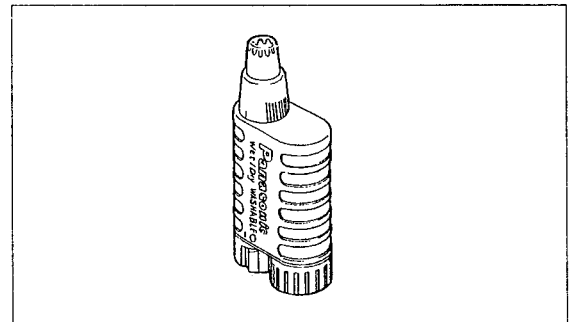

Service Manual

Personal Grooming Device

ER115

<Specifications>

Power source : 1.5V DC
(one "AA" size battery,
not included)

Weight : 2.5oz
(70g, including battery)

SCHEMATIC DIAGRAM

EXPLODED VIEW