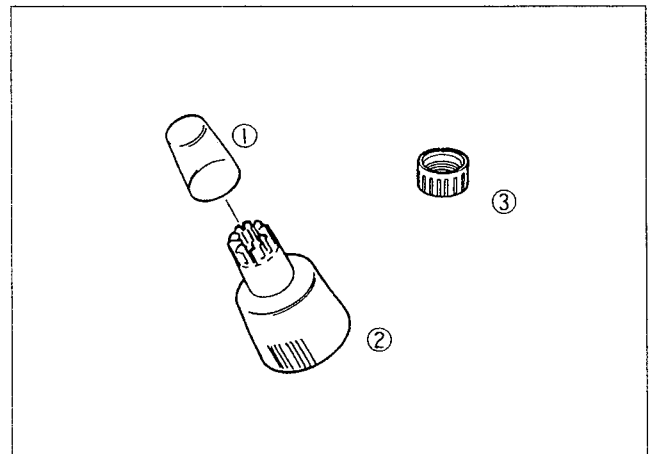

Service Manual

Personal Grooming Device

ER115

<Specifications>

Power source : 1.5V DC
(one "AA" size battery,
not included)

Weight : 2.5oz
(70g, including battery)

SCHEMATIC DIAGRAM

EXPLODED VIEW