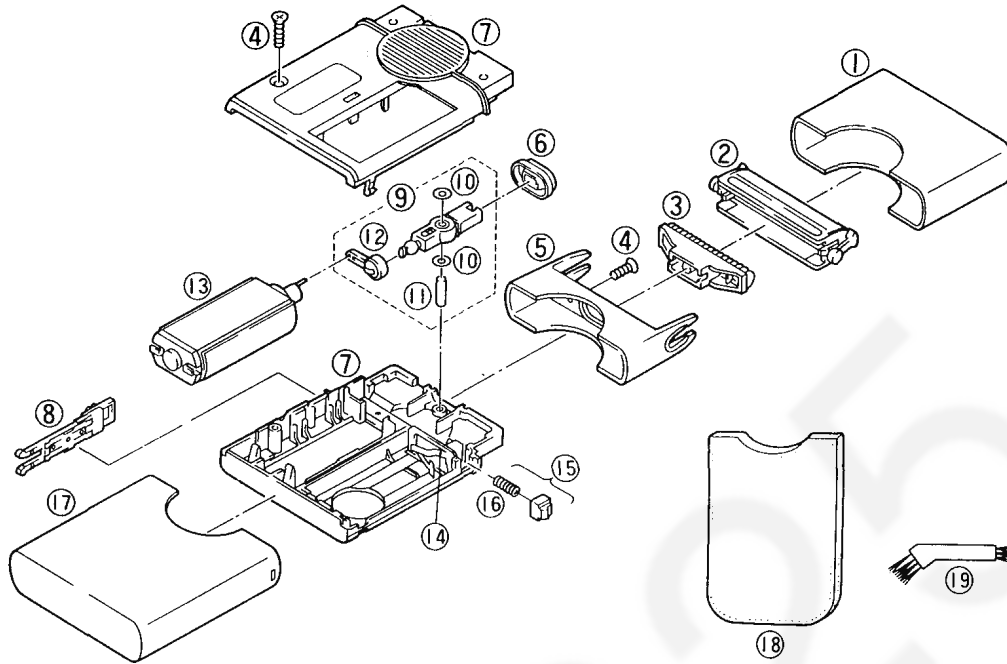

1 EXPLODED VIEW

2 REPLACEMENT PARTS LIST

NOTE :

*A = available as an optional accessory

*B = only available as set

*C = available individually

Ref. No.	Part No.	Part Name & Descriptions	Remarks	Per Unit
1	WES518A7157	PROTECTIVE CAP	BLUE	1
1	WES518N7158	PROTECTIVE CAP	GOLD	1
2	WES9933E	OUTER FOIL		1
3	WES9932E	INNER BLADE		1
4	WES342B6107	TAPPING SCREW	*C S2-8	2
5	WES518K0047	FOIL FRAME		1
6	WES512D0327	DUST PROOF RUBBER		1
7	WES518L3077	HOUSING AB SET		1
8	WES518K3207	SWITCH HANDLE		1
9	WES512D1087	DRIVING SHAFT SET		1
10	WES512D6307	WASHER	*C	2
11	WES512D1127	DRIVING SHAFT		1
12	WES512D1157	DRIVING ARM		1
13	WES518L1007	MOTOR		1
14	WES518L0297	CURRENT-CARRYING PLATE		1
15	WES518L3607	CLICK BUTTON		1
16	WES518L0177	LOCK SPRING		1
17	WES518A3088	HOUSING C	BLUE	1
17	WES518N3088	HOUSING C	GOLD	1
17	WES518N3089	HOUSING C	GOLD only for Taiwan	1
18	WES518K7008	SOFT CASE		1
19	WES635A7077	CLEANING BRUSH		1
-	WES518A8008	INDIVIDUAL BOX	BLUE	1
-	WES518N8008	INDIVIDUAL BOX	GOLD	1
-	WES518A8108	OPERATING INSTRUCTIONS	BLUE	1
-	WES518N8108	OPERATING INSTRUCTIONS	GOLD	1