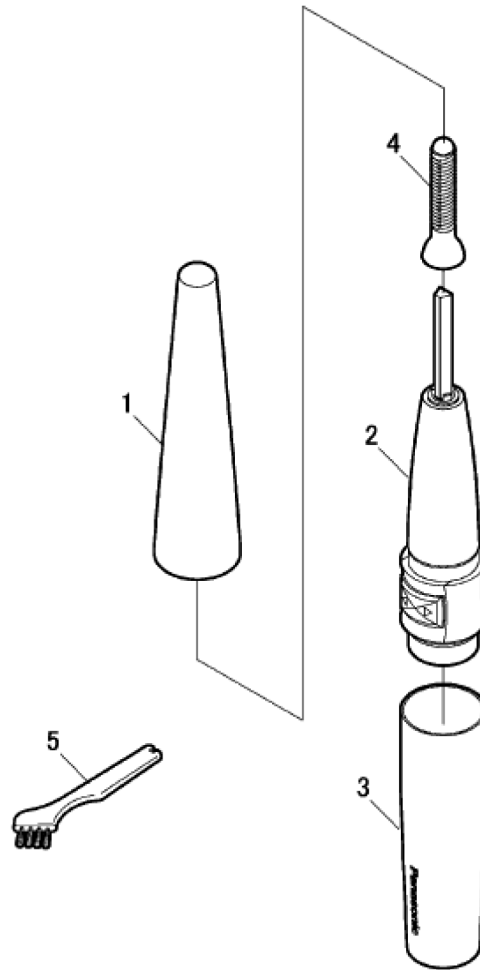

IMPORTANT SAFETY NOTICE

There are special components used in this equipment which are important for safety. These parts are marked by ⚠ in the Schematic Diagrams, Circuit Board Diagrams, Exploded Views and Replacement Parts List. It is essential that these critical parts should be replaced with manufacturer's specified parts to prevent shock, fire or other hazards. Do not modify the original design without permission of manufacturer.

TABLE OF CONTENTS

	PAGE	PAGE
1 Warning -----	2	
2 Specifications -----	2	
3 Exploded View and Replacement Parts List -----	3	
3.1. Exploded View -----	3	
3.2. Replacement Parts List -----	3	

1 Warning

Caution:

2 Specifications

Power Source	DC1.5 V, AA (LR6) alkaline battery × 1 (sold separately)
Dimensions	150 (H) x 19 (W) x 19 (D) mm
Weight	23 g (not including battery)
Accessory	Cleaning Brush

3 Exploded View and Replacement Parts List

3.1. Exploded View

All Parts are supplied from PWAPBLGZ (China)

3.2. Replacement Parts List

Ref. No.	Part No.	Part Name & Description	Q'ty	Remarks
1	WEHSE60P3188	PROTECTIVE CAP	1	
2	WEHSE60K4007	MAIN BODY BLOCK	1	
3	WEHSE60P3128	BATTERY COVER	1	
4	WEHSE60K7207	ROTATING COMB	1	
5	WEH2351H7257	CLEANING BRUSH	1	
-	WEHSE60P8010	INDIVIDUAL BOX	1	
-	WEHSE60L8770	OPERATING INSTRUCTIONS	1	